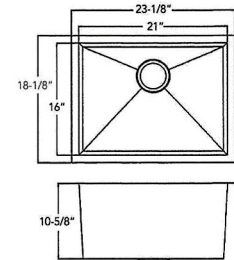

**\$150**

GRATES OPTIONAL

**VS-3218-18**  
~~18 Gauge Undermount~~  
16 Gauge Available (VS-3218-16)

**\$150**

GRATES OPTIONAL

**LB-1400**  
16 Gauge Undermount

**\$480**

**LB-700**  
18 Gauge Undermount

**\$200**

**LB-800**  
18 Gauge Undermount

**\$200**

**LB-900**  
18 Gauge Undermount

**\$150**

**LB-1000**  
18 Gauge Undermount

**\$150**

**LB-SV-12**  
18 Gauge Vanity Bowl