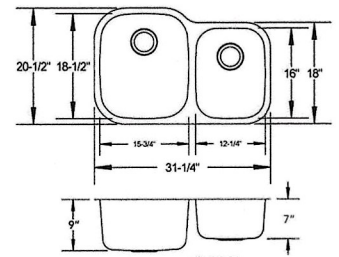

GRATES OPTIONAL

**LB-1200**  
16 Gauge Undermount  
Reversible

**\$480**

GRATES OPTIONAL

**LB-1300**  
16 Gauge Undermount

**\$480**

GRATE OPTIONAL

**LI-1100**  
16 Gauge Apron/Farmhouse

**\$850**

ACCESSORIES INCLUDED

**ES-50/50**  
18 Gauge Undermount

**\$150**

**VS-60/40**  
18 Gauge Undermount  
Reverse Available (VS-40/60)

**\$150**

GRATES OPTIONAL

**VS-70/30**  
18 Gauge Undermount  
Reverse Available (LB-300R)

**\$150**

GRATES OPTIONAL

**VS-3218-18**  
~~18 Gauge Undermount~~  
16 Gauge Available (VS-3218-16)

**\$150**

GRATES OPTIONAL

**LB-1400**  
16 Gauge Undermount

**\$480**

**LB-700**  
18 Gauge Undermount