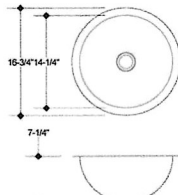

**\$150**

GRATES OPTIONAL

**VS-3218-18**  
~~18 Gauge Undermount~~  
16 Gauge Available (VS-3218-16)

**\$150**

GRATES OPTIONAL

**LB-1400**  
16 Gauge Undermount

**\$480**

**LB-700**  
18 Gauge Undermount

**\$200**

**LB-800**  
18 Gauge Undermount

**\$200**

**LB-900**  
18 Gauge Undermount

**\$150**

**LB-1000**  
18 Gauge Undermount

**\$150**

**LB-SV-12**  
18 Gauge Vanity Bowl

**\$150**

**LB-SV-13**  
18 Gauge Vanity Bowl

**\$150**

**LB-SV-14**  
18 Gauge Vanity Bowl

**\$150**

a J.R. Sharp Company

800-470-5831  
www.esi4service.com