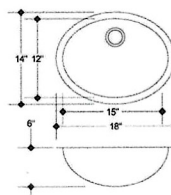

**\$150**

GRATES OPTIONAL

**VS-3218-18**  
~~18 Gauge Undermount~~  
16 Gauge Available (VS-3218-16)

**\$150**

GRATES OPTIONAL

**LB-1400**  
16 Gauge Undermount

**\$480**

**LB-700**  
18 Gauge Undermount

**\$200**

**LB-800**  
18 Gauge Undermount

**\$200**

**LB-900**  
18 Gauge Undermount

**\$150**

**LB-1000**  
18 Gauge Undermount

**\$150**

**LB-SV-12**  
18 Gauge Vanity Bowl

**\$150**

**LB-SV-13**  
18 Gauge Vanity Bowl

**\$150**

**LB-SV-14**  
18 Gauge Vanity Bowl

**\$150**

a J.R. Sharp Company

800-470-5831  
www.esi4service.com