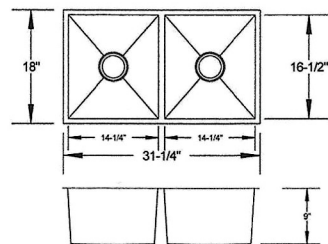

**LB-500**  
18 Gauge Undermount

**\$360**

GRATES OPTIONAL

**LB-600**  
18 Gauge Undermount

**\$360**

GRATES OPTIONAL

**LB-1100**  
16 Gauge Undermount

**\$500**