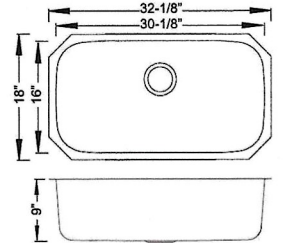

GRATES OPTIONAL

**LB-1200**  
16 Gauge Undermount  
Reversible

**\$480**

GRATES OPTIONAL

**LB-1300**  
16 Gauge Undermount

**\$480**

GRATE OPTIONAL

**LI-1100**  
16 Gauge Apron/Farmhouse

**\$850**

ACCESSORIES INCLUDED

**ES-50/50**  
18 Gauge Undermount

**\$150**

**VS-60/40**  
18 Gauge Undermount  
Reverse Available (VS-40/60)

**\$150**

GRATES OPTIONAL

**VS-70/30**  
18 Gauge Undermount  
Reverse Available (LB-300R)

**\$150**

GRATES OPTIONAL

**VS-3218-18**  
~~18 Gauge Undermount~~  
16 Gauge Available (VS-3218-16)

**\$150**

GRATES OPTIONAL

**LB-1400**  
16 Gauge Undermount

**\$480**

**LB-700**  
18 Gauge Undermount