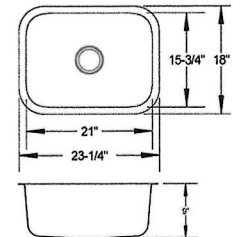

**\$150**

GRATES OPTIONAL

**VS-3218-18**  
~~18 Gauge Undermount~~  
16 Gauge Available (VS-3218-16)

**\$150**

GRATES OPTIONAL

**LB-1400**  
16 Gauge Undermount

**\$480**

**LB-700**  
18 Gauge Undermount

**\$200**

**LB-800**  
18 Gauge Undermount

**\$200**

**LB-900**  
18 Gauge Undermount

**\$150**

**LB-1000**  
18 Gauge Undermount

**\$150**

**LB-SV-12**  
18 Gauge Vanity Bowl