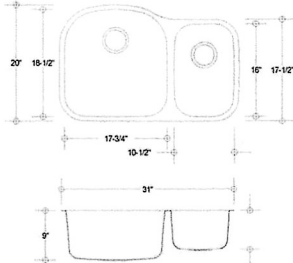

GRATES OPTIONAL

**LB-1200**  
16 Gauge Undermount  
Reversible

**\$480**

GRATES OPTIONAL

**LB-1300**  
16 Gauge Undermount

**\$480**

GRATE OPTIONAL

**LI-1100**  
16 Gauge Apron/Farmhouse

**\$850**

ACCESSORIES INCLUDED

**ES-50/50**  
18 Gauge Undermount

**\$150**

**VS-60/40**  
18 Gauge Undermount  
Reverse Available (VS-40/60)

**\$150**

GRATES OPTIONAL

**VS-70/30**  
18 Gauge Undermount  
Reverse Available (LB-300R)

**\$150**

GRATES OPTIONAL

**VS-3218-18**  
~~18 Gauge Undermount~~  
16 Gauge Available (VS-3218-16)

**\$150**

GRATES OPTIONAL

**LB-1400**  
16 Gauge Undermount

**\$480**

**LB-700**  
18 Gauge Undermount