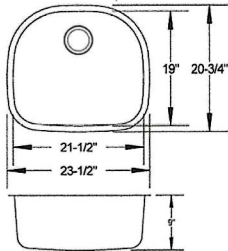

**\$850**

ACCESSORIES INCLUDED

**ES-50/50**  
18 Gauge Undermount

**\$150**

**VS-60/40**  
18 Gauge Undermount  
Reverse Available (VS-40/60)

**\$150**

GRATES OPTIONAL

**VS-70/30**  
18 Gauge Undermount  
Reverse Available (LB-300R)

**\$150**

GRATES OPTIONAL

**VS-3218-18**  
~~18 Gauge Undermount~~  
16 Gauge Available (VS-3218-16)

**\$150**

GRATES OPTIONAL

**LB-1400**  
16 Gauge Undermount

**\$480**

**LB-700**  
18 Gauge Undermount

**\$200**

**LB-800**  
18 Gauge Undermount

**\$200**

**LB-900**  
18 Gauge Undermount

**\$150**

**LB-1000**  
18 Gauge Undermount

**\$150**

**LB-SV-12**  
18 Gauge Vanity Bowl

**\$150**

**LB-SV-13**  
18 Gauge Vanity Bowl

**\$150**

**LB-SV-14**  
18 Gauge Vanity Bowl

**\$150**

a J.R. Sharp Company

800-470-5831  
www.esi4service.com