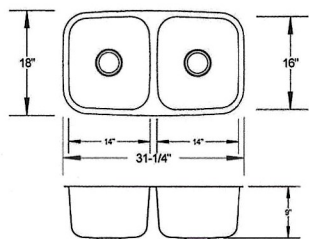

SHARPSINKS

A DIVISION OF ESI

STAINLESS STEEL COLLECTION

- Highest Quality Type 304 Culinary Stainless Steel
- 18/10 CrNi Content
- Limited Lifetime Warranty

LB-100
16 Gauge Undermount

$260

GRATES OPTIONAL