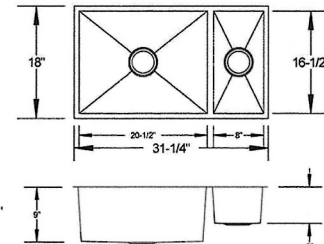

LB-1200
16 Gauge Undermount
Reversible

$480

GRATES OPTIONAL