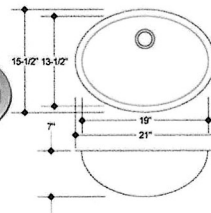

**\$150**

GRATES OPTIONAL

**VS-3218-18**  
~~18 Gauge Undermount~~  
16 Gauge Available (VS-3218-16)

**\$150**

GRATES OPTIONAL

**LB-1400**  
16 Gauge Undermount

**\$480**

**LB-700**  
18 Gauge Undermount

**\$200**

**LB-800**  
18 Gauge Undermount

**\$200**

**LB-900**  
18 Gauge Undermount

**\$150**

**LB-1000**  
18 Gauge Undermount

**\$150**

**LB-SV-12**  
18 Gauge Vanity Bowl

**\$150**

**LB-SV-13**  
18 Gauge Vanity Bowl

**\$150**

**LB-SV-14**  
18 Gauge Vanity Bowl

**\$150**

a J.R. Sharp Company

800-470-5831  
www.esi4service.com