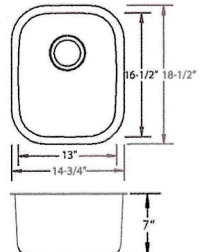

**\$150**

GRATES OPTIONAL

**VS-3218-18**  
~~18 Gauge Undermount~~  
16 Gauge Available (VS-3218-16)

**\$150**

GRATES OPTIONAL

**LB-1400**  
16 Gauge Undermount

**\$480**

**LB-700**  
18 Gauge Undermount

**\$200**

**LB-800**  
18 Gauge Undermount

**\$200**

**LB-900**  
18 Gauge Undermount

**\$150**

**LB-1000**  
18 Gauge Undermount

**\$150**

**LB-SV-12**  
18 Gauge Vanity Bowl

**\$150**

**LB-SV-13**  
18 Gauge Vanity Bowl

**\$150**

**LB-SV-14**  
18 Gauge Vanity Bowl

**\$150**

a J.R. Sharp Company

800-470-5831  
www.esi4service.com