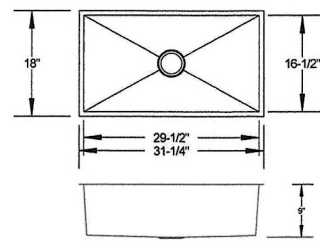

LB-1300
16 Gauge Undermount

$480

GRATE OPTIONAL