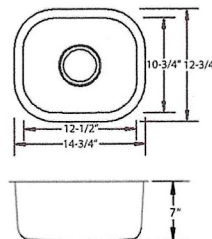

**\$150**

GRATES OPTIONAL

**VS-3218-18**  
~~18 Gauge Undermount~~  
16 Gauge Available (VS-3218-16)

**\$150**

GRATES OPTIONAL

**LB-1400**  
16 Gauge Undermount

**\$480**

**LB-700**  
18 Gauge Undermount

**\$200**

**LB-800**  
18 Gauge Undermount

**\$200**

**LB-900**  
18 Gauge Undermount

**\$150**

**LB-1000**  
18 Gauge Undermount

**\$150**

**LB-SV-12**  
18 Gauge Vanity Bowl

**\$150**

**LB-SV-13**  
18 Gauge Vanity Bowl

**\$150**

**LB-SV-14**  
18 Gauge Vanity Bowl

**\$150**

a J.R. Sharp Company

800-470-5831  
www.esi4service.com