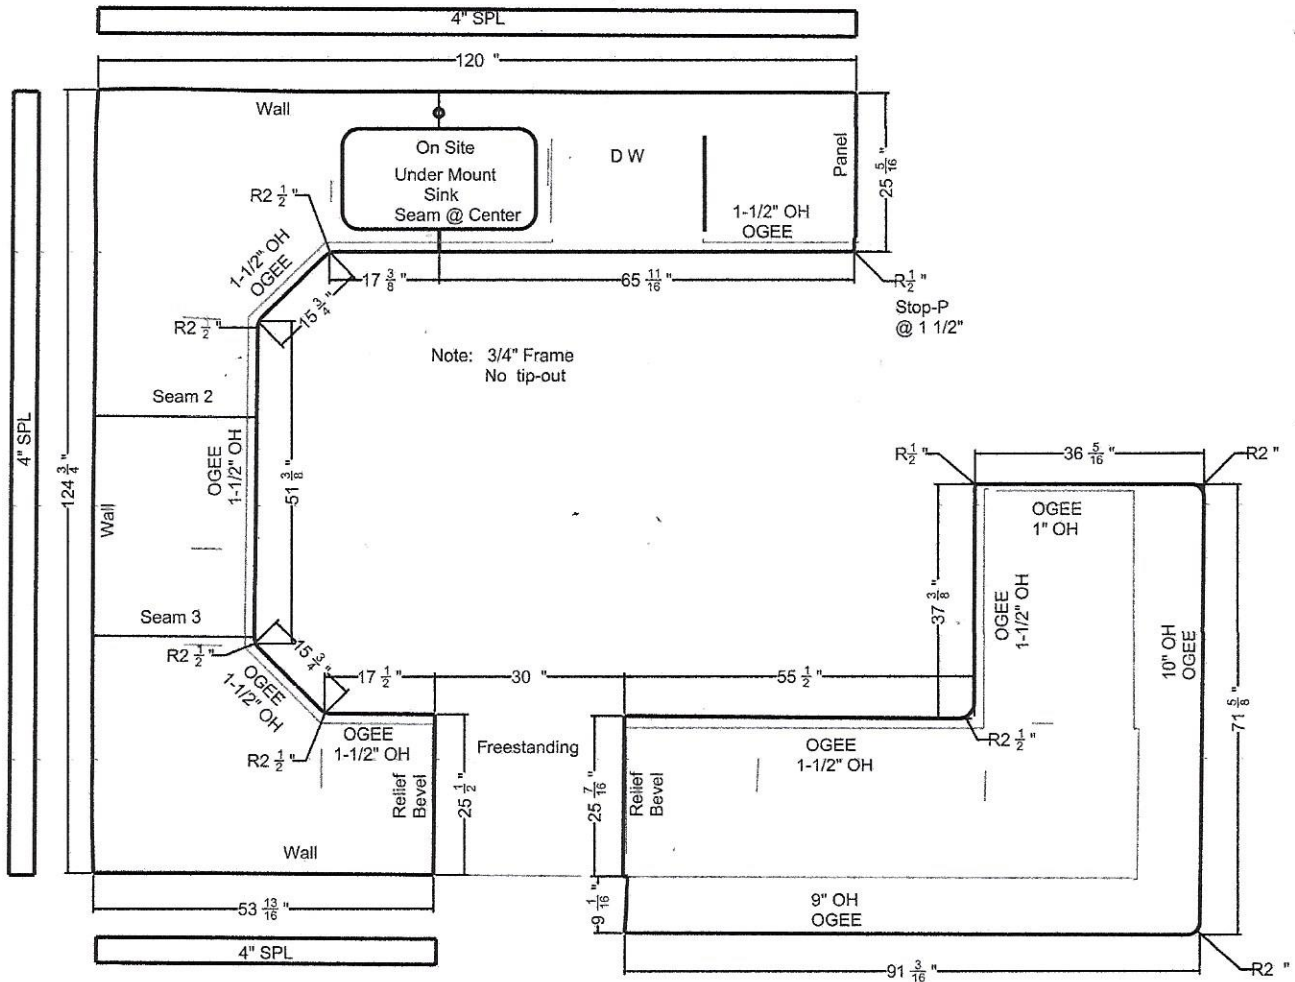

Moonlight Tile & Stone

Cad

Job Name: Keating

Location: Kitchen

Material: 3cm White Ice

Customer Signature:

Date: